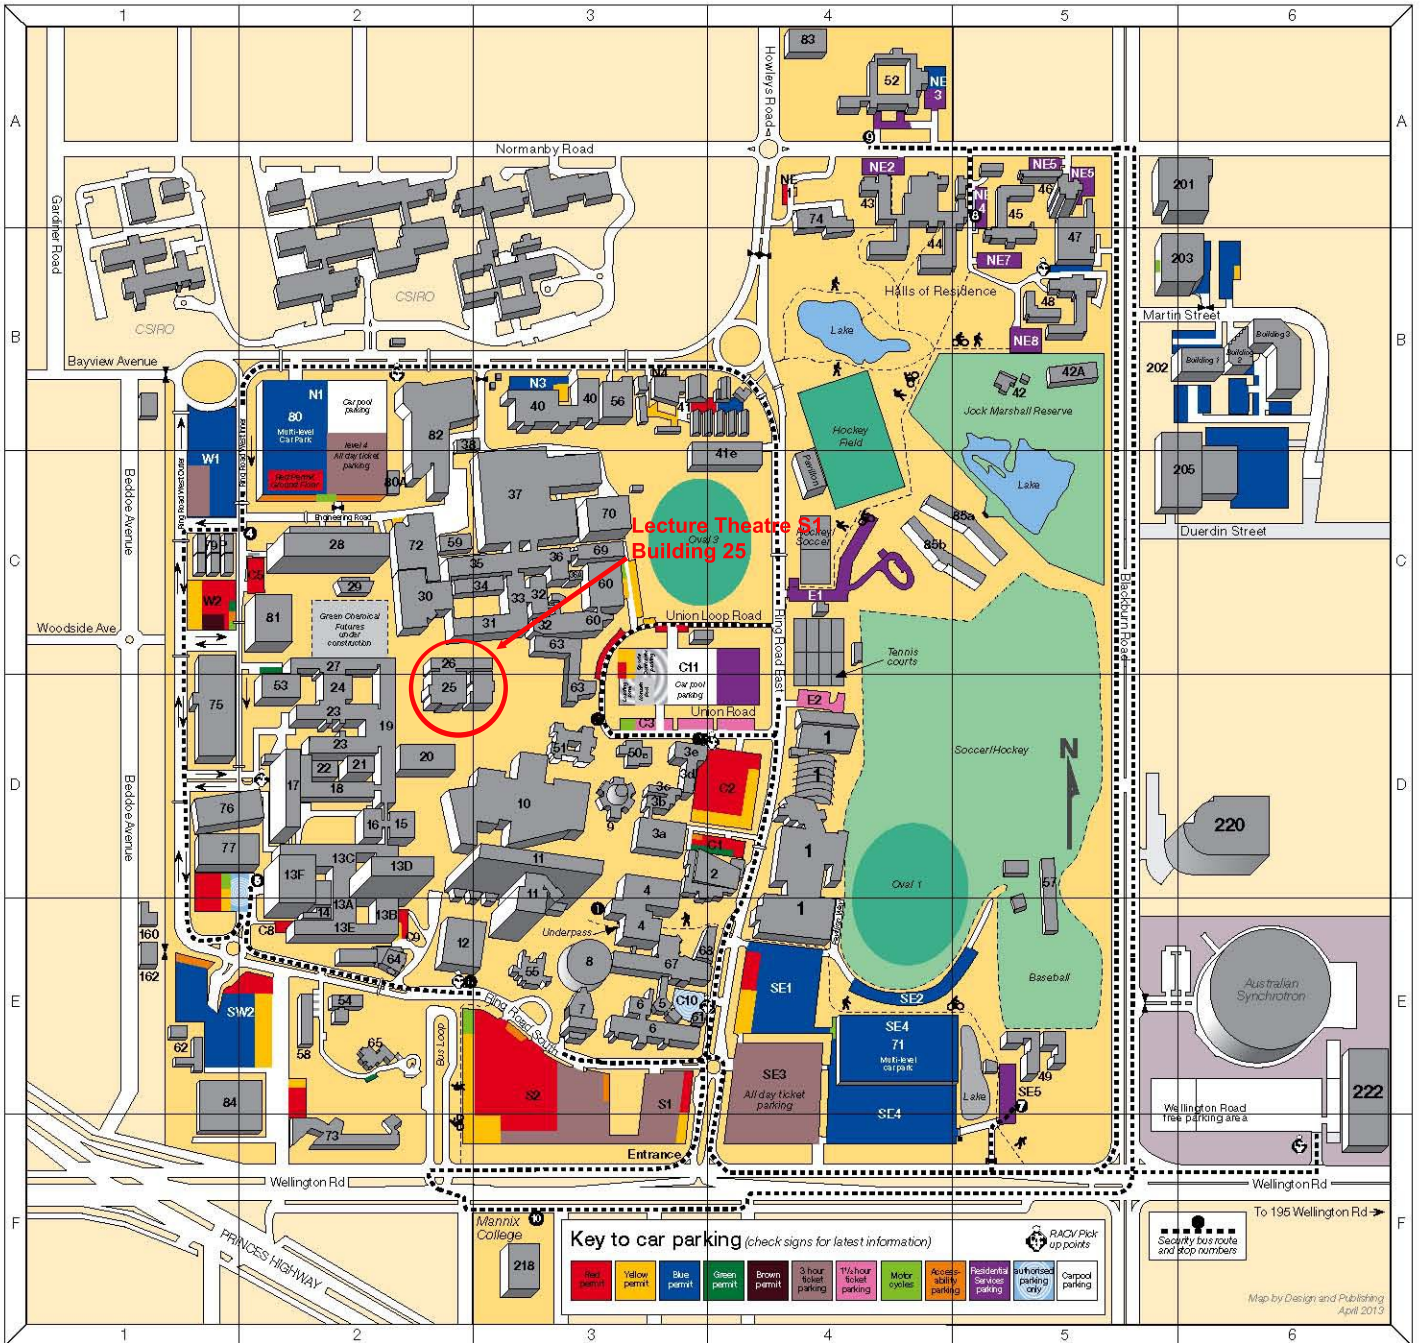

Monash University Clayton campus

Building index

Accident Research Centre c3	70	Gallery Building E3	55	Physics and Computer Science D3	26	Performing Arts G21, G36 E3	68
Administration Building 3a, 3b, 3c, 3d, 3e, D3	3	Information Services Building E3	67	Religious Centre D3	9	Rotunda R1-R7 E3	8
Alexander Theatre E3	7	Japanese Study Centre E2	54	SE4 Multi-level Car Park E4	71	Science S13 S14 S15 c2	29
Australian Pulp and Paper C2	59	John Monash Science School E1	84	Senior Chemistry D2	23	Science S1-S4 S9-S12 ST1-4 ST7 D2	25
Bicycle Arrival Station c2	80A	Krongold Centre E3	5	Senior Physics c2	27	Science S5-S6 D2	24
Biochemistry Laboratories D2	16	Mannix College F3	218	Senior Zoology D2	18	South One E2	64
Biology 17	17	Mathematics and Information Technology Services c2	28	Short Courses Centre D3	51	Zoology S7-S8 D2	21
Biomedical Imaging Laboratory D6	220	Medical and Health Science D2	15	Sir Alexander Stewart Theatre C2	72		
Botany B5	42	Melbourne Centre for Nanofabrication E6	222	Sir Robert Blackwood Concert Hall D4	2	Libraries	
Campus Centre D3	10	Microbiology D2	53	Sport and Recreation D4	1	Hargrave-Andrew c2	30
Central Science D2	19	Monash Children's Centre E1	162	Teaching Facilities Support Unit E2	14	John Medley D3	10
Centre for Electron Microscopy c2	81	Monash College F2	73	University Staff Club D3	50	Law E2	12
Childcare Centre A4	83	Monash Connect D3	10	Yarrawonga Building E2	58	Matheson E3	4
Engineering Building 31, 33, 34, 35, 36, 36a, 37, 60, 69 & 72 c3	31	Monash House E2	65	Zoology Environmental Laboratories B5	42	Halls of Residence	
Facilities and Services B3	40	Monash Oakleigh Legal Service E1	160			Briggs C4	85b
Faculty of Education E3	6	Monash S.T.R.I.P. D1	75, 76 & 77			Central Building B5	47
Faculty of Information Technology c3	63	Monash Science Centre A4	74			Deakin B5	48
Faculty of Law E2	12	Monash University Business Park 680, 700, 710 and 738 Blackburn Road A6	201,202,203,205			Farrer A5	45
Faculty of Medicine E2	64					Howitt A5	46
First Year Biology D2	22					Jack-komos C5	85a
First Year Chemistry D2	20					Normanby House A4	52
						Richardson A4	43
						Roberts B4	44
						South Eastern Flats E5	49